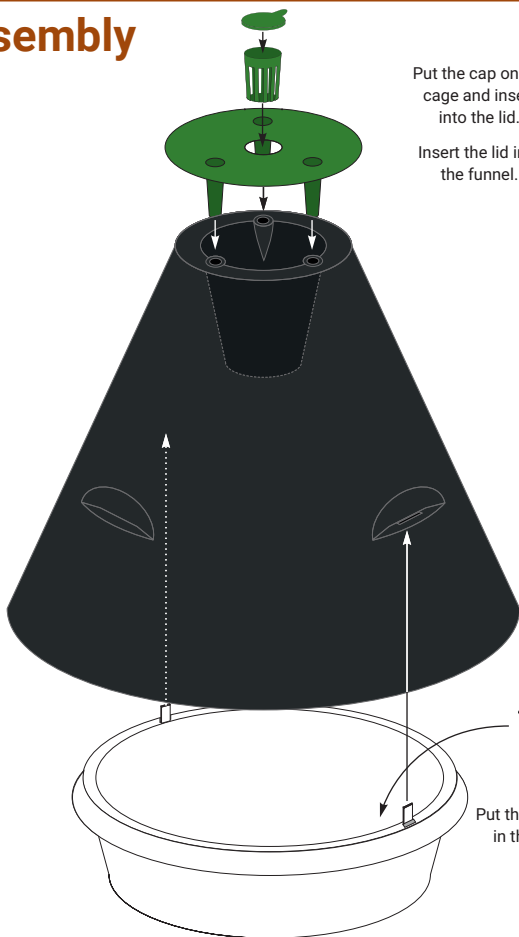

Rhynchophorus trap

Specifications

Colour: black, white and green

Material: Polypropylene
Weight: 480 gram

Diameter: 35 cm
Height: 27 cm

Components

Bucket

Funnel

Lid

Cap

Cage

Dispenser
(order separate)

Assembly

Put the cap on the cage and insert into the lid.

Insert the lid into the funnel.

Insert the bucket into the funnel.

Pull the hook of the Omnisure™ to activate it.

Put the Omnisure™ in the bucket.