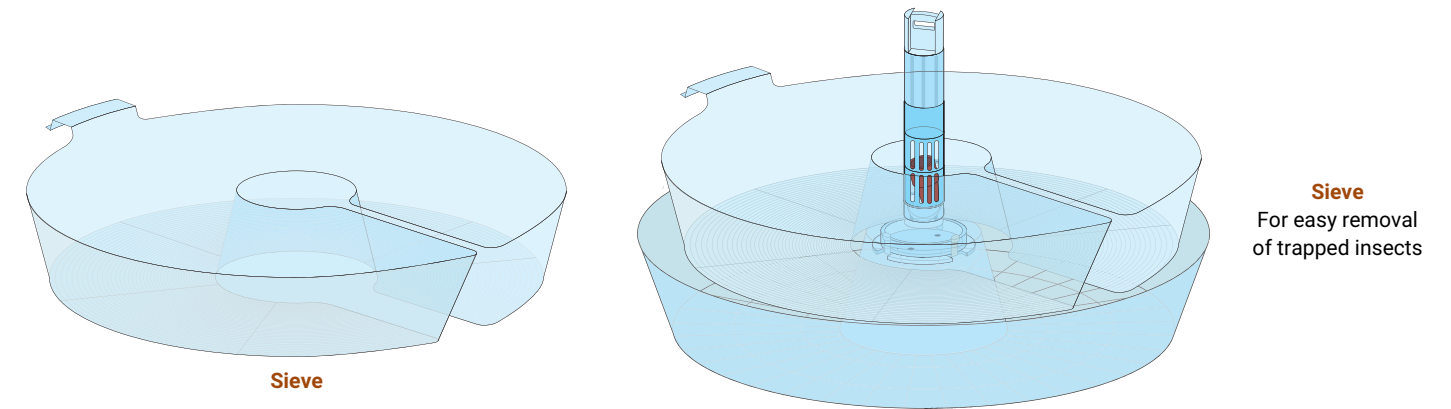

Water trap

Trap for mass-trapping of moths and beetles

Specifications

Colour: transparent, green or yellow

Material: Polypropylene
Weight: 230 gram

Diameter: 17 cm
Height: 22 cm

Options:

Sieve, lid and hanger

Components

Option: sieve

Assembly

Option: lid

Connection to a pole

Option: hanger