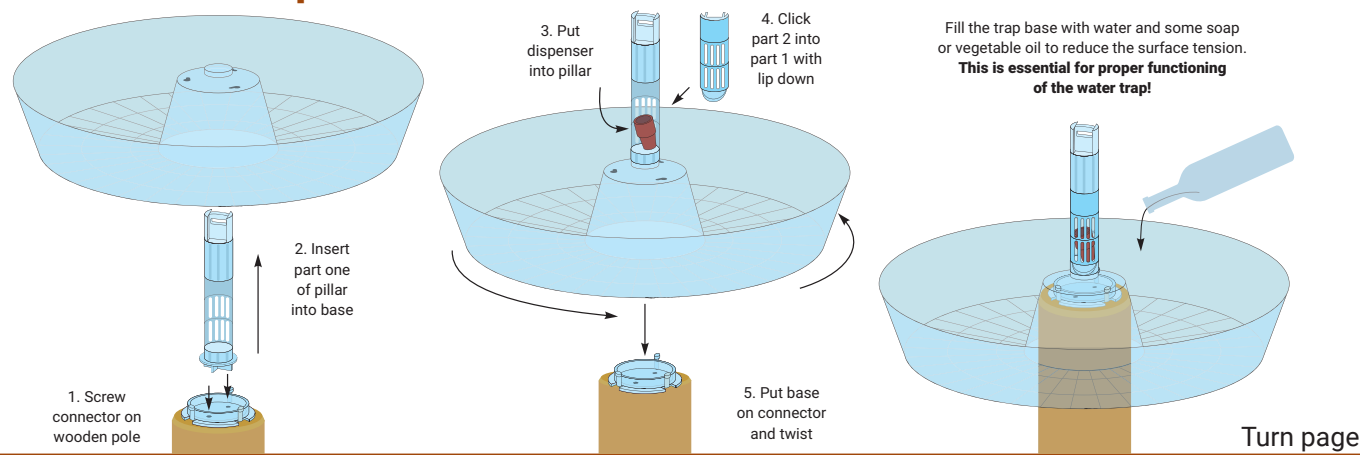

Water trap

Trap for mass-trapping of moths and beetles

Specifications

Colour: transparent, green or yellow

Material: Polypropylene
Weight: 230 gram

Diameter: 17 cm
Height: 22 cm

Options:

Sieve, lid and hanger

Components

Option: sieve

Assembly

Option: lid

Connection to a pole

Option: hanger