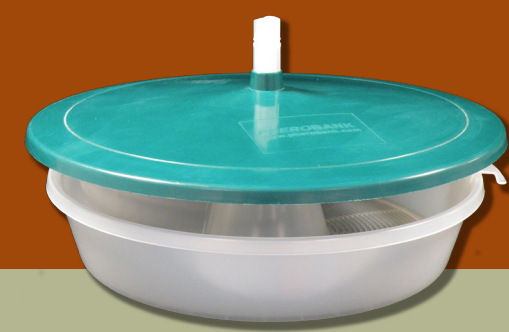

Water trap

Trap for mass-trapping of moths and beetles

Specifications

Colour: transparent, green or yellow

Material: Polypropylene
Weight: 230 gram

Diameter: 17 cm
Height: 22 cm

Options:

Sieve, lid and hanger

Components

Option: sieve

Assembly

Option: lid

Connection to a pole

Option: hanger