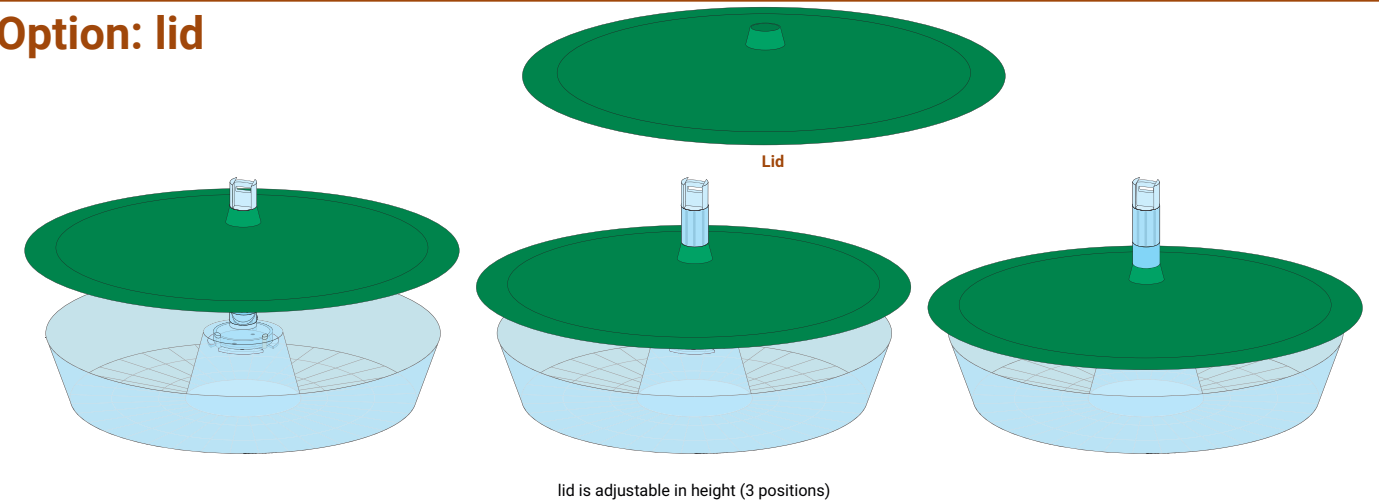

Water trap

Trap for mass-trapping of moths and beetles

Specifications

Colour: transparent, green or yellow

Material: Polypropylene
Weight: 230 gram

Diameter: 17 cm
Height: 22 cm

Options:

Sieve, lid and hanger

Components

Option: sieve

Assembly

Option: lid

Connection to a pole

Option: hanger