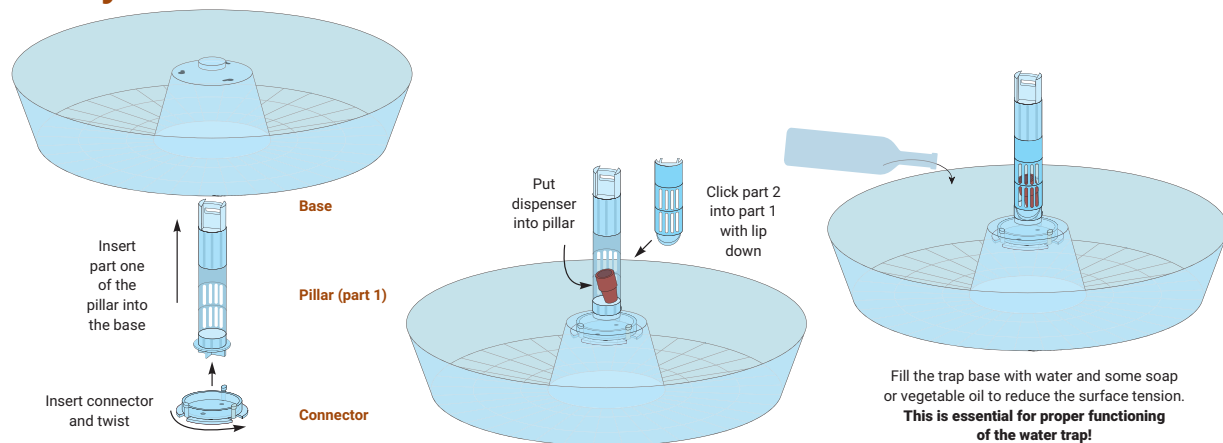

Water trap

Trap for mass-trapping of moths and beetles

Specifications

Colour: transparent, green or yellow

Material: Polypropylene
Weight: 230 gram

Diameter: 17 cm
Height: 22 cm

Options:

Sieve, lid and hanger

Components

Option: sieve

Assembly

Option: lid

Connection to a pole

Option: hanger