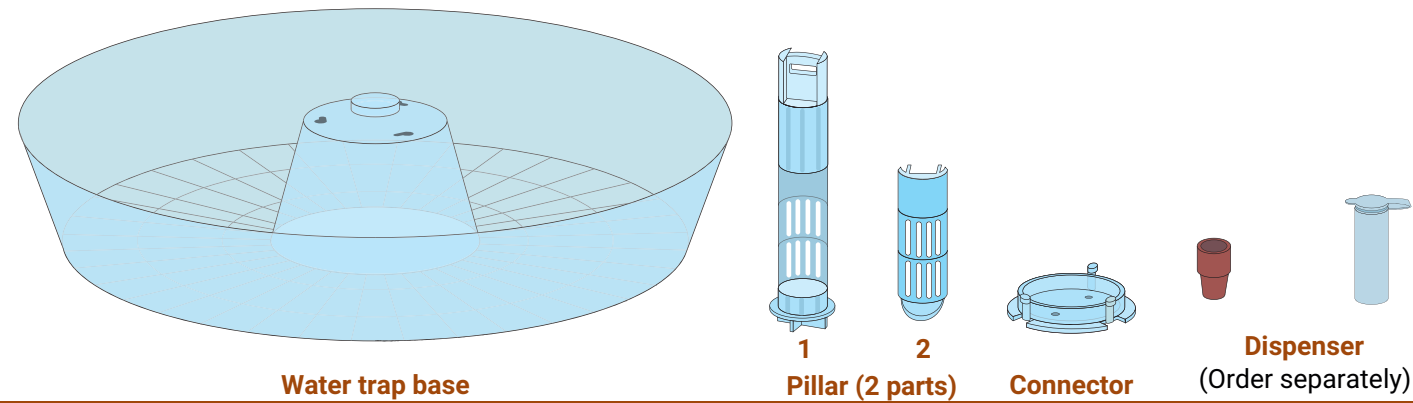

Water trap

Trap for mass-trapping of moths and beetles

Specifications

Colour: transparent, green or yellow

Material: Polypropylene
Weight: 230 gram

Diameter: 17 cm
Height: 22 cm

Options:

Sieve, lid and hanger

Components

Option: sieve

Assembly

Option: lid

Connection to a pole

Option: hanger